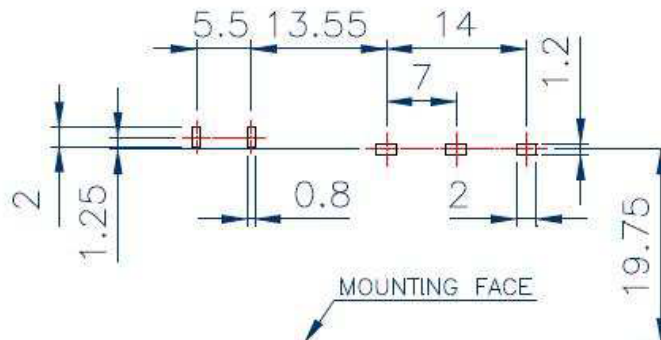

RATING:15A250V AC

APPROVALS:UL/CSA

RATING:10A250V AC

APPROVALS:VDE/KEMA/SEV/DEMKO/  
NEMKO/SEMKO/FIMKO

RATING:10A250V AC

APPROVALS:VDE/KEMA/SEV/DEMKO/  
NEMKO/SEMKO/FIMKO

P.C.B LAYOUT