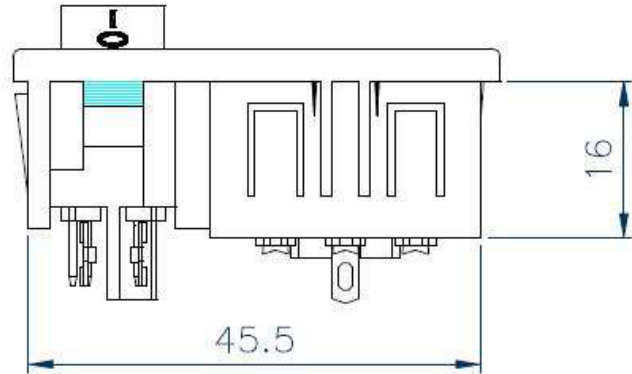

RATING:15A250V AC

APPROVALS:UL/CSA

RATING:10A250V AC

APPROVALS:VDE/KEMA/SEV/DEMKO/  
NEMKO/SEMKO/FIMKO

RATING:10A250V AC

APPROVALS:VDE/KEMA/SEV/DEMKO/  
NEMKO/SEMKO/FIMKO

P.C.B LAYOUT