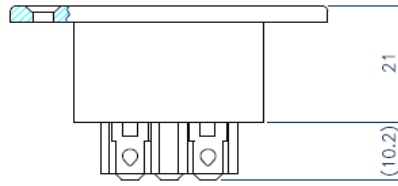

AC SOCKET

SS-3A

STANDART: IEC 320 C20
RATING :20A 125V/250V AC
APPROVALS :UL/CSA
RATING :16A 250V AC
APPROVALS :VDE/SEMKO/CCC

SS-3A-PBT-	6.3	
	4.8	
	4.0	

PANEL CUTOUT