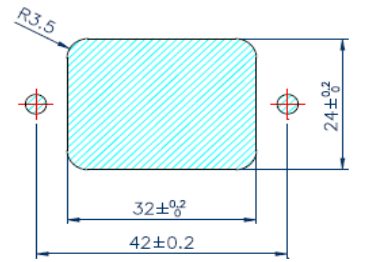

AC SOCKET

SS-3A

STANDART: IEC 320 C20
RATING :20A 125V/250V AC
APPROVALS :UL/CSA
RATING :16A 250V AC
APPROVALS :VDE/SEMKO/CCC

SS-3A-PBT-	6.3	
	4.8	
	4.0	

PANEL CUTOUT