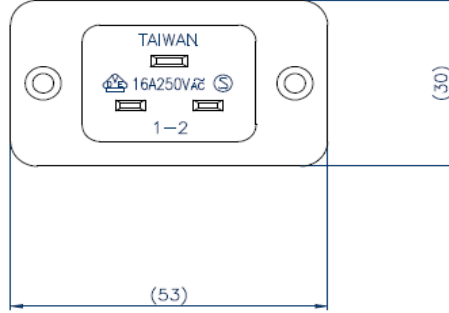

AC SOCKET

SS-3A

STANDART: IEC 320 C20
RATING :20A 125V/250V AC
APPROVALS :UL/CSA
RATING :16A 250V AC
APPROVALS :VDE/SEMKO/CCC

SS-3A-PBT-	6.3	
	4.8	
	4.0	

PANEL CUTOUT